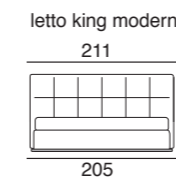

letto queen: rete singola 154x204