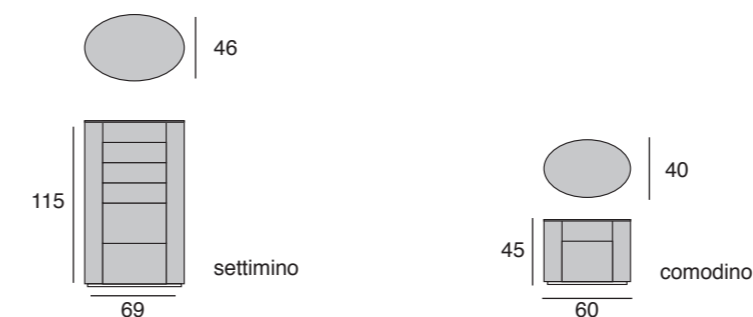

Comodino e cassetiera realizzati in legno multistrato di pioppo ricoperto in MDF rivestito in pelle. Il top è in legno (MDF) impiallacciato in rovere o platano affumicati.

Table de nuit et commode réalisés en bois stratifié de peuplier et recouverts de cuir. Le plateau est disponible en bois plaqué chêne ou platane vieillis fumés.

The bedside table and chest are made of poplar plywood and covered with leather. The top is available in smoked oak-veneered or smoked sycamore-veneered wood.

Nachttisch und Hochkommode mit 6 Schubkästen. Struktur aus Multiplexpappelholz in MDF furniert, mit Leder bezogen. Abdeckplatte aus MDF in Eiche furniert geräuchert oder Platane furniert geräuchert.