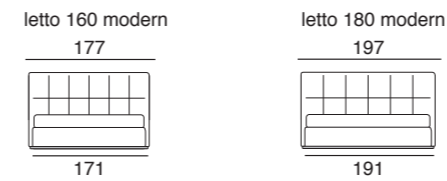

letto 160: rete singola 160x200
letto 180: rete singola 180x200