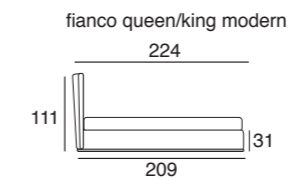

letto queen: rete singola 154x204