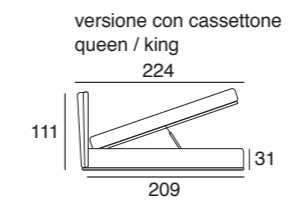

letto queen: rete singola 154x204
letto king: rete singola 194x204