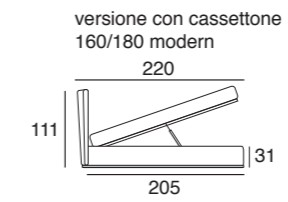

letto 160: rete singola 160x200
letto 180: rete singola 180x200