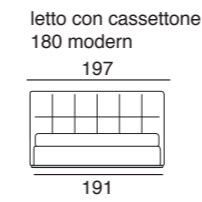

letto 160: rete singola 160x200
letto 180: rete singola 180x200