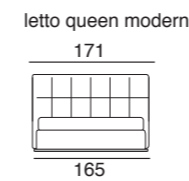

letto queen: rete singola 154x204