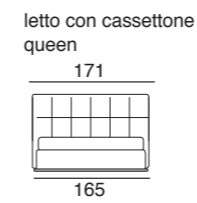

letto queen: rete singola 154x204
letto king: rete singola 194x204