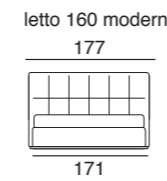

letto 160: rete singola 160x200
letto 180: rete singola 180x200