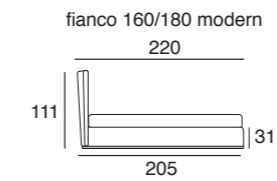

letto 160: rete singola 160x200
letto 180: rete singola 180x200